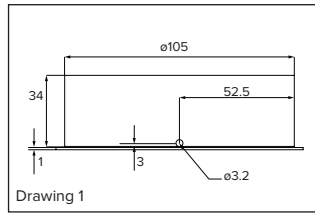

Short snoot for DR8 QR111 / LED Luminaires

ORDER CODE	<input type="radio"/> WHITE	12407
	<input type="radio"/> BLACK	12408

SPECIFICATION	CONSTRUCTION MATERIALS	Aluminium
	WEIGHT	40g
	FINISH	Inside: Black (RAL 9005) Outside: Black (RAL 9005) / White (RAL 9010)
INSTALLATION	For DR8 QR111 / LED Luminaires via in-built accessory holder.	

PART NO. **12407 / 12408**

PRODUCT SUMMARY Short snoot for DR8 QR111 / LED luminaires