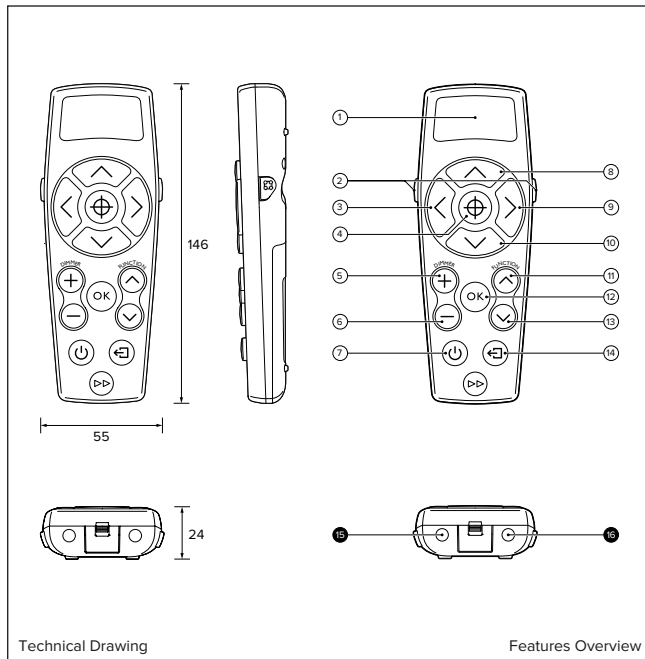

Professional Remote Controller

FEATURES OVERVIEW

- 1. OLED Display
- 2. Global Command
- 3. Pan Left
- 4. Select (Activate Laser)
- 5. Dim Up
- 6. Dim Down
- 7. Lamp On/Off
- 8. Tilt Up
- 9. Pan Right
- 10. Tilt Down
- 11. Function Up
- 12. Confirm/Send
- 13. Function Down
- 14. Back
- 15. Laser
- 16. Infrared Emitter

SPECIFICATION

CONSTRUCTION MATERIALS	Cast aluminium upper-body; Injection moulded lower-body; Silicone Keypad
EFFECTIVE RANGE	15-18m (depending on conditions)
INFRARED FREQUENCY	38KHz
POWER SUPPLY	3x AAA/LR03
POWER (ACTIVE)	0.3W
POWER (SCREEN ONLY)	0.12W
SCREEN	128 x 64 OLED Display
PRESET POSITIONS	10 (Default)
FINISH	Silver RAL9006
WEIGHT	0.104kg
COMPATIBILITY	Compatible with all RCL spotlights
FUNCTIONS	Pan Left/Right Tilt Up/Down Dimming 0-100% Lamp On/Off Record/Recall Scenes Special Functions