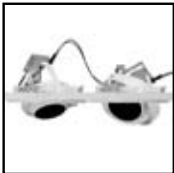

Description

Director DR5 is a QR111 recessed remote controlled spotlight that works on a two ring gimbal method that allows for +/- 45° movement in both the X and Y axes. To be installed in the ceiling, it is controllable in two axes and dimming using the hand-held controller, DMX or DALI. Sequencing and a range of accessories are available. DR5 is compatible with most world voltages and frequencies.

Applications

The DR5 can be used in any project that requires flexible lighting, but is more discreet than a track-mounted spot. The most common application is in hotel ballrooms where the lights are used to pin-spot the centre pieces of the individual tables. The removable snout allows for options ranging from filters to anti-glare control.

Individual Selection

The patented method of selection using a laser from a hand-held controller allows individual control over each fitting. The Global function allows multiple units to be dimmed or the recall of stored positions. Alternatively, control by DMX or DALI is also available.

Lamp Change

Spring clips allow for simple lamp change without the need for tools.

Gimble X/Y Movement

The innovative technology within the DR5 allows the user precise control over the direction of the beam.