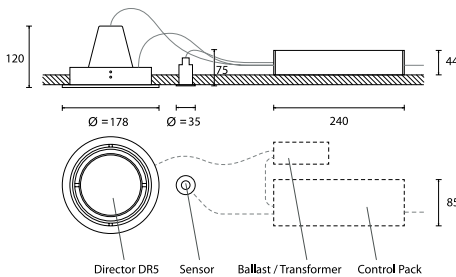

Lamp Change

Spring clips allow for simple lamp change without the need for tools.

Gimble X/Y Movement

The innovative technology within the DR5 allows the user precise control over the direction of the beam.

Ceiling Mounting

The DR5 is retained in the ceiling by leaf springs that are suitable for all types of ceiling construction. A Ceiling void of 200mm minimum is required.

Beam Control

The removable snout in the head of the DR5 allows for numerous accessories. See below for details.

Pack Layout

The DR5 is supplied with a separate control pack that sits loose on the ceiling.

Light Cutout Diameter: 170mm, Sensor: 30mm

Satin Silver

Pearl White

Matt Black

Order Code

51341