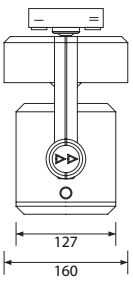

Pearl White