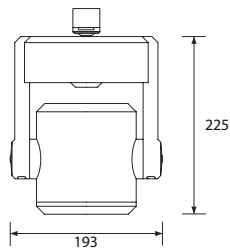

Order Code

81312

81313

- 92125
- 92126
- 92127
- 92128

- 92115
- 92116
- 92117
- 92118

92102

92103

92114

Technical Information

- Lamp - QR111 / AR111
- Max Power - 100 W
- Weight - 1.8Kg
- Warranty - 2 Years
- Construction - Steel & Injection Moulded Plastic