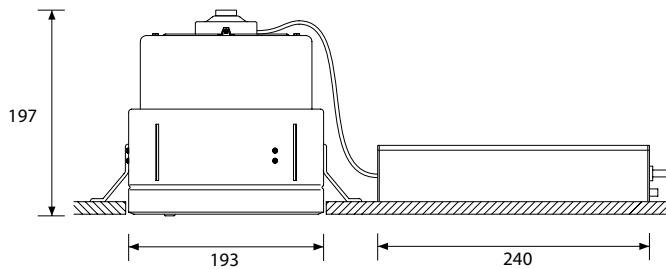

Front Bezel

The front bezel conceals the mechanism but is easily removed for lamp change.

Beam Control

The accessory holder in the head of the DR7 allows for numerous accessories. See below for details.

Installation & Maintenance

The complete DR7 unit is held in the ceiling by a sleeve which is installed first. A twist and lock bayonet system holds the DR7 in place.

Cutout Diameter: 195mm

Coloured Lens

- 97125
- 97126
- 97127
- 97128