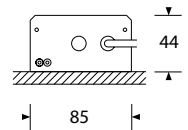

Lamp Change

The design of the DR7 allows for a simple lamp change without the use of tools.

Pan & Tilt Rotation 360° / +/-35°

The innovative technology within the DR7 allows the user precise control over the direction of the beam.

Front Bezel

The front bezel conceals the mechanism but is easily removed for lamp change.

Beam Control

The accessory holder in the head of the DR7 allows for numerous accessories. See below for details.

Installation & Maintenance

The complete DR7 unit is held in the ceiling by a sleeve which is installed first. A twist and lock bayonet system holds the DR7 in place.

Cutout Diameter: 195mm

Coloured Lens

- 97125
- 97126
- 97127
- 97128