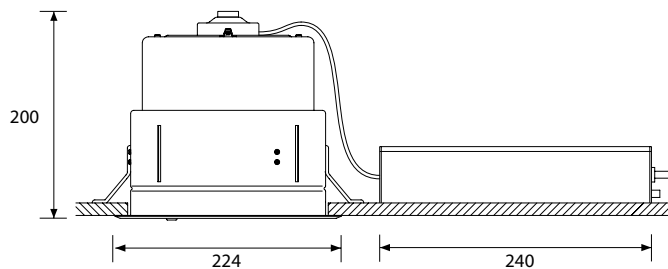

Front Bezel

The front bezel conceals the mechanism but is easily removed for lamp change.

Beam Control

The accessory holder in the head of the DR7 allows for numerous accessories. See below for details.

Installation & Maintenance

The complete DR7 unit is held in the ceiling by a sleeve which is installed first. A twist and lock bayonet system holds the DR7 in place.

Cutout Diameter: 195mm

Coloured Lens

- 97125
- 97126
- 97127
- 97128