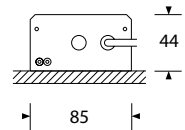

Lamp Change

The design of the DR7 allows for a simple lamp change without the use of tools.

Pan & Tilt Rotation 360° / +/-35°

The innovative technology within the DR7 allows the user precise control over the direction of the beam.

Front Bezel

The front bezel conceals the mechanism but is easily removed for lamp change.

Beam Control

The accessory holder in the head of the DR7 allows for numerous accessories. See below for details.

Installation & Maintenance

The complete DR7 unit is held in the ceiling by a sleeve which is installed first. A twist and lock bayonet system holds the DR7 in place.

Cutout Diameter: 195mm

Coloured Lens

- 97125
- 97126
- 97127
- 97128