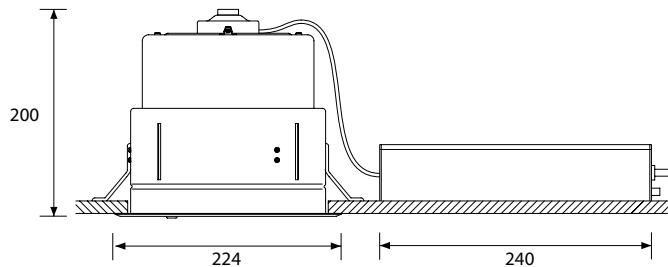

**Front Bezel**

The front bezel conceals the mechanism but is easily removed for lamp change.

**Beam Control**

The accessory holder in the head of the DR7 allows for numerous accessories. See below for details.

Cutout Diameter: 195mm

Coloured Lens

- 97125
- 97126
- 97127
- 97128

Dichroic Lens

- 97115
- 97116
- 97117
- 97118

Honeycomb

97102

Diffusing Lens