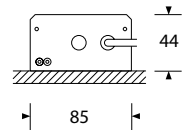

Description

Director DR7 is a fully recessed remote controlled spotlight that is controllable in pan, tilt and dimmer level using the hand-held controller, DMX or DALI. It uses an innovative pan and tilt technology, which means no physical components protrude below the ceiling line. Pre-recorded positions can be stored and recalled easily. A range of accessories is available. DR7 is compatible with most world voltages and frequencies.

Applications

The DR7 is ideal for installations where discretion is key. High ceilings in ballrooms and banqueting halls demand the functionality of a pinspot without interrupting the room's aesthetics. Colour filters can be added to create a mood lighting effect across the table.

Individual Selection

The patented method of selection using a laser from a hand-held controller allows individual control over each fitting. The Global function allows multiple units to be dimmed or the recall of stored positions. Alternatively, control by DMX or DALI is also available.

Lamp Change

The design of the DR7 allows for a simple lamp change without the use of tools.

Pan & Tilt Rotation 360° / +/-35°

The innovative technology within the DR7 allows the user precise control over the direction of the beam.

Front Bezel

The front bezel conceals the mechanism but is easily removed for lamp change.

Beam Control

The accessory holder in the head of the DR7 allows for numerous accessories. See below for details.

N.B. Image shown with QRI II lamp.

Installation & Maintenance

The complete DR7 unit is held in the ceiling by a sleeve which is installed first. A twist and lock bayonet system holds the DR7 in place.

Cutout Diameter: 195mm

- 97125
- 97126
- 97127
- 97128

- 97115
- 97116
- 97117
- 97118

97102

97103

97114

71B12

71B13

Order Code