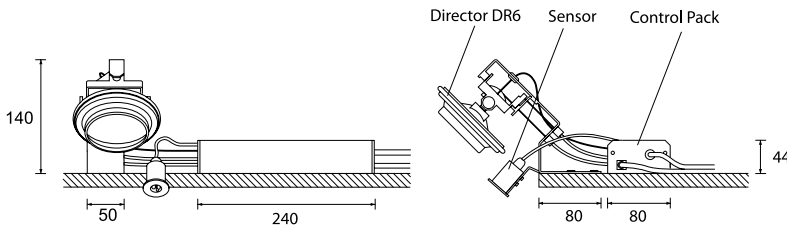

Applications

The DR6 was designed for use in applications where access was difficult and conventional lighting could not be used due to listed building restrictions and aesthetics. Churches, museums, galleries and barns are ideal locations for the DR6.

Individual Selection

The patented method of selection using a laser from a hand-held controller allows individual control over each fitting. The Global function allows multiple units to be dimmed or the recall of stored positions. Alternatively, control by DMX or DALI is also available.

Lamp Change

The design of the DR6 allows for a simple lamp change without the use of tools.

Vertical Movement

The innovative technology within the DR6 allows the user precise control over the direction of the beam in the vertical plane from horizontal to straight down.

Accessories

The anti-glare snoot is fitted as standard. Other accessories are also available. See below for details.

Horizontal Movement

The innovative technology within the DR6 allows the user precise control over the direction of the beam in the horizontal plane +/- 45° from the central axis.

Mounting Plate

A mounting plate is available for easy mounting and can be supplied for one, two or three DR6 units.

Order Code

61312

61313

- 96125
- 96126
- 96127
- 96128

- 96115
- 96116
- 96117
- 96118

96102

96103

96114

Technical Information

- Lamp - QRIII / ARIII
- Max Power - 100W
- Weight - 1.7Kg
- Warranty - 2 Years
- Construction - Steel