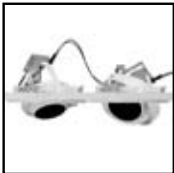

Description

Director DR5 is a QR111 recessed remote controlled spotlight that works on a two ring gimbal method that allows for +/- 45° movement in both the X and Y axes. To be installed in the ceiling, it is controllable in two axes and dimming using the hand-held controller, DMX or DALI. Sequencing and a range of accessories are available. DR5 is compatible with most world voltages and frequencies.

Applications

The DR5 can be used in any project that requires flexible lighting, but is more discreet than a track-mounted spot. The most common application is in hotel ballrooms where the lights are used to pin-spot the centre pieces of the individual tables. The removable snout allows for options ranging from filters to anti-glare control.

Individual Selection

The patented method of selection using a laser from a hand-held controller allows individual control over each fitting. The Global function allows multiple units to be dimmed or the recall of stored positions. Alternatively, control by DMX or DALI is also available.

Lamp Change

Spring clips allow for simple lamp change without the need for tools.

Gimbal X/Y Movement

The innovative technology within the DR5 allows the user precise control over the direction of the beam.