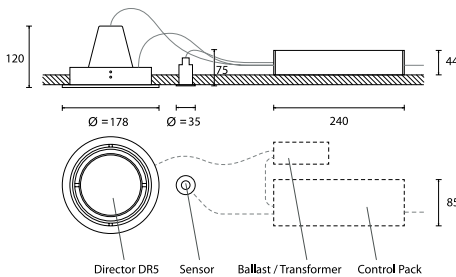

Lamp Change

Spring clips allow for simple lamp change without the need for tools.

Gimbal X/Y Movement

The innovative technology within the DR5 allows the user precise control over the direction of the beam.

Ceiling Mounting

The DR5 is retained in the ceiling by leaf springs that are suitable for all types of ceiling construction. A Ceiling void of 200mm minimum is required.

Beam Control

The removable snout in the head of the DR5 allows for numerous accessories. See below for details.

Pack Layout

The DR5 is supplied with a separate control pack that sits loose on the ceiling.

Light Cutout Diameter: 170mm, Sensor: 30mm

Satin Silver

Pearl White

Matt Black

Order Code

51341