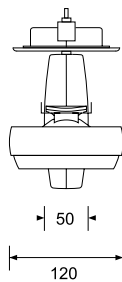

**Lamp Change**

A unique spring-loaded wishbone design allows for quick and easy changes.

**Pan & Tilt Rotation 360° / 180°**

The innovative technology within the DR2 allows the user precise control over the direction of the beam.

**Sequencing**

The DR2 can be set into a continuous sequence that will move through up to 10 recorded positions of pan/tilt and dim level. For sequencing option, please add the prefix 'M' to the product code (i.e. 21312M).

**Beam Control**

The accessory holder in the head of the DR2 allows for numerous accessories. See below for details.

**Mounting**

A Simple mounting option that allows the light to be installed anywhere on the ceiling providing that there is adequate space (100mm) above the fixing point.