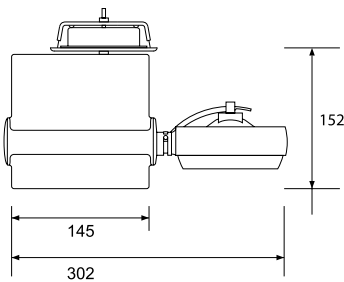

**Sequencing**

The DR2 can be set into a continuous sequence that will move through up to 10 recorded positions of pan/tilt and dim level. For sequencing option, please add the prefix 'M' to the product code (i.e. 21312M).

**Beam Control**

The accessory holder in the head of the DR2 allows for numerous accessories. See below for details.

**Mounting**

A Simple mounting option that allows the light to be installed anywhere on the ceiling providing that there is adequate space (100mm) above the fixing point.